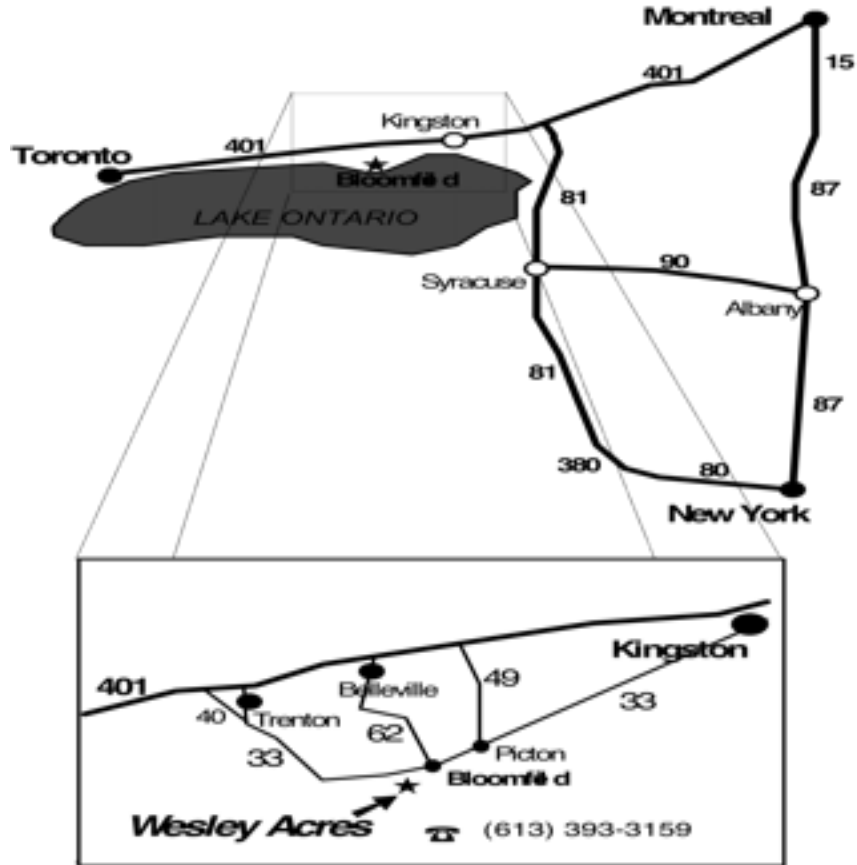

# Map & Directions

## From Toronto:

Take Hwy 401 east to Hwy 40 south (exit 522). Turn South on Wooler Rd. Drive for 6 km then turn right on Hwy 33. Drive for 40 km then turn right on Wesley Acres Rd. (If you hit Hwy 62 then you've gone 1 block too far).

## From Montreal and New Jersey:

Take Hwy 401 west to Hwy 49 south (exit 566). Drive for 27 km then turn right on Hwy 33 at Picton. Drive for 9 km then turn left at Wesley Acres Rd. (1 block past Hwy 62).